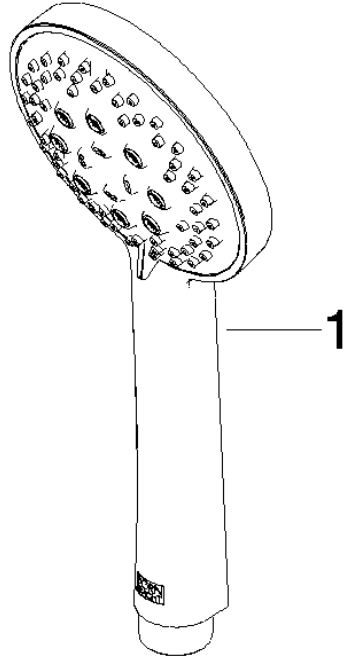

Shower set - Platinum

ST 050 203 9979

Fits: IMO, LULU, MEM, TARA, CL.1, LISSÉ, VAIA, META, CYO

- slide bar
- Pipe diameter 18 mm
- gauge 853 mm
- metal shower hose 1750mm with integrated anti-twist protection
- shower hose connector 3/8"
- Three or five settings: COMPACT RAIN, COMPACT SOFT FLOW, COMPACT AQUAPRESSURE FLOW, max. flow rate 15 l/min (at 3 bar)
- Function from: 7 l/min
- spray head Ø 100mm

Spare parts list

No.	Item Number	Name	Quantity used	Delivery time
1	05 17 20 726 02 90	fixing set	2	2
2	08 17 20 726 90	holder	2	2
3	09 31 11 049 90	pin	2	2
4	04 31 11 113 00 90	pin	2	2
5	08 17 97 054-08	holder	2	40
6	90 28 22 597 00-08	holder	1	-
Spare part can no longer be ordered, please order the replacement item				
7	12 580 970-08	Slide unit - Platinum	1	40
8	28 322 970-08	Metal shower hose 1/2" x 3/8" x 1750 mm - Platinum	1	40

Shower set - Platinum

IMO

ST 050 203 9979

Shower set - Platinum

IMO

ST 050 203 9979

ST 050 203 9979

mm [inches]

Flow rate chart

Certificates

LGA_29984.

DVGW_DW-
6517DN0129.

WRAS_2210003.

ST 050 203 9979

Parts for other
finishes can be found
here: [Chrome](#)

Spare parts list