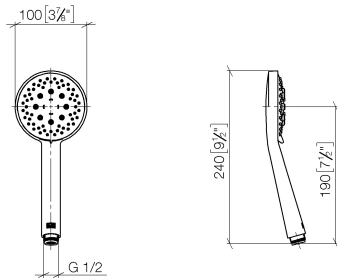

Shower set - Platinum

ST 050 203 9979

Fits: IMO, LULU, MEM, TARA, CL.1, LISSÉ, VAIA, META, CYO

- slide bar
- Pipe diameter 18 mm
- gauge 853 mm
- metal shower hose 1750mm with integrated anti-twist protection
- shower hose connector 3/8"
- Three or five settings: COMPACT RAIN, COMPACT SOFT FLOW, COMPACT AQUAPRESSURE FLOW, max. flow rate 15 l/min (at 3 bar)
- Function from: 7 l/min
- spray head Ø 100mm

Spare parts list

No.	Item Number	Name	Quantity used	Delivery time
1	05 17 20 726 02 90	fixing set	2	2
2	08 17 20 726 90	holder	2	2
3	09 31 11 049 90	pin	2	2
4	04 31 11 113 00 90	pin	2	2
5	08 17 97 054-08	holder	2	40
6	90 28 22 597 00-08	holder	1	-
Spare part can no longer be ordered, please order the replacement item				
7	12 580 970-08	Slide unit - Platinum	1	40
8	28 322 970-08	Metal shower hose 1/2" x 3/8" x 1750 mm - Platinum	1	40

ST 050 203 9979

- Three or five settings: COMPACT RAIN, COMPACT SOFT FLOW, COMPACT AQUAPRESSURE FLOW, max. flow rate 15 l/min (at 3 bar)
- with anti-scale system
- spray head Ø 100mm
- 1/2" connection
- WRAS 1704043
- Function from: 7 l/min

Shower set - Platinum

IMO

ST 050 203 9979

Shower set - Platinum

IMO

ST 050 203 9979

ST 050 203 9979

mm [inches]