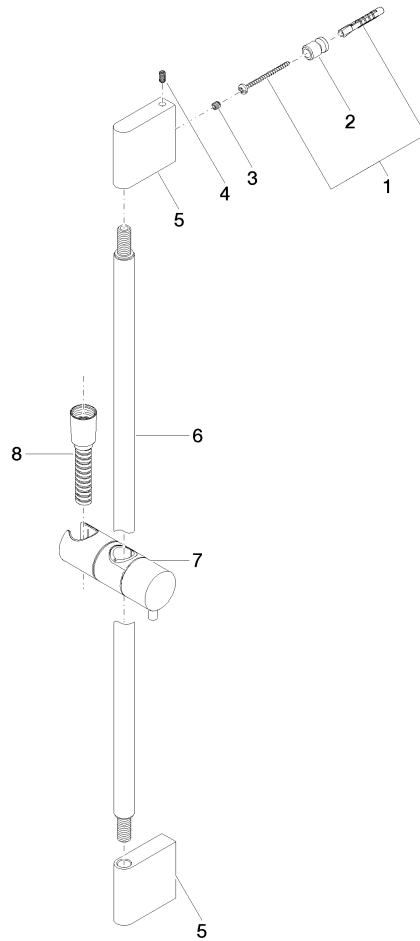

Shower set - Platinum

ST 050 203 9979

Fits: IMO, LULU, MEM, TARA, CL.1, LISSÉ, VAIA, META, CYO

- slide bar
- Pipe diameter 18 mm
- gauge 853 mm
- metal shower hose 1750mm with integrated anti-twist protection
- shower hose connector 3/8"
- Three or five settings: COMPACT RAIN, COMPACT SOFT FLOW, COMPACT AQUAPRESSURE FLOW, max. flow rate 15 l/min (at 3 bar)
- Function from: 7 l/min
- spray head Ø 100mm

ST 050 203 9979

Individual components of this set

You need the following components for this set

1x 26 413 979-08

1x 28 018 979-08

ST 050 203 9979

Fits: IMO, LULU, MEM, TARA, CL.1, LISSÉ,
VAIA, META, CYO

- slide bar
- Pipe diameter 18 mm
- gauge 853 mm
- metal shower hose 1750mm with integrated anti-twist protection
- shower hose connector 3/8"

Spare parts list

No.	Item Number	Name	Quantity used	Delivery time
1	05 17 20 726 02 90	fixing set	2	2
2	08 17 20 726 90	holder	2	2
3	09 31 11 049 90	pin	2	2
4	04 31 11 113 00 90	pin	2	2
5	08 17 97 054-08	holder	2	40
6	90 28 22 597 00-08	holder	1	-
Spare part can no longer be ordered, please order the replacement item				
7	12 580 970-08	Slide unit - Platinum	1	40
8	28 322 970-08	Metal shower hose 1/2" x 3/8" x 1750 mm - Platinum	1	40